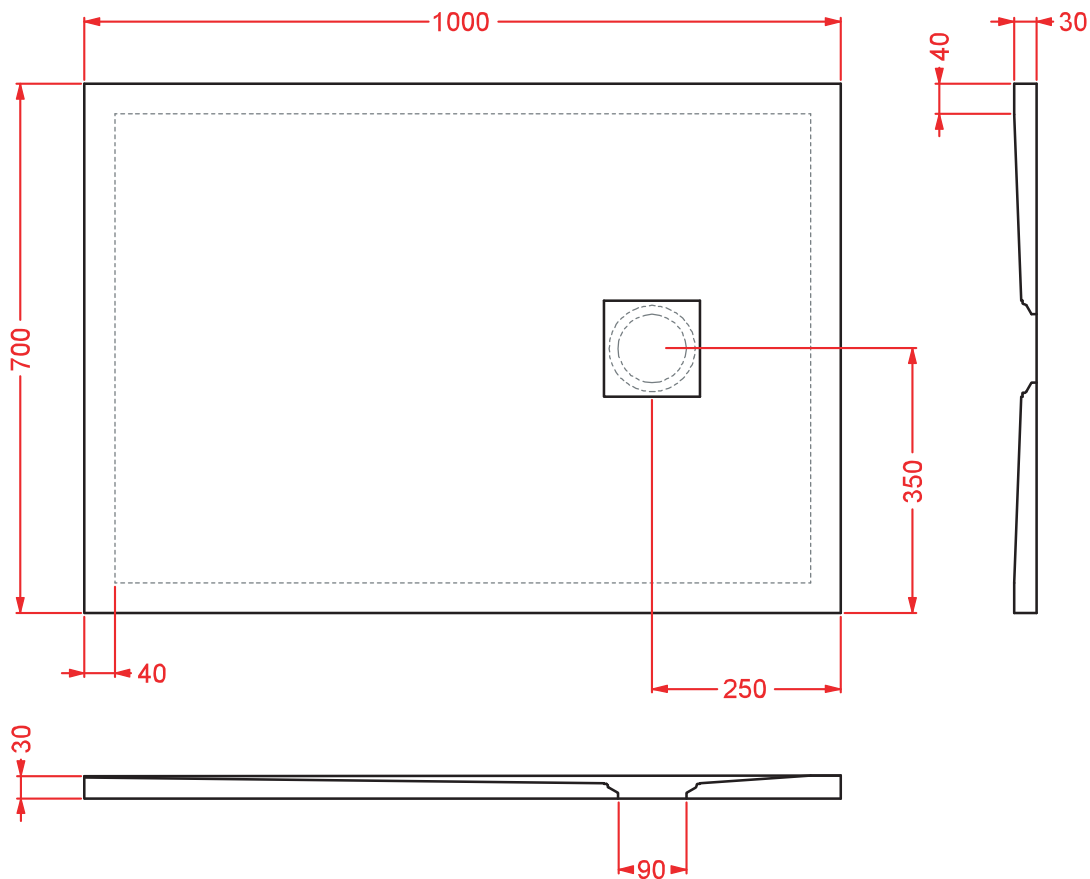

PESO/WEIGHT: KG 27

PESO/WEIGHT: KG 45