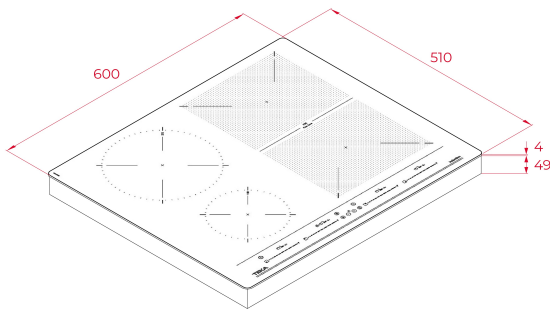

REFERENCE

REF: 112510019

EAN: 8434778011821

FEATURES

Urban Colors Edition

Flex Induction hob

Direct functions: Quick boiling, simmering, melting and keep warm

Touch Control MultiSlider

4 cooking zones

2 zones Ø 235 X 188 mm

1 zone Ø 215 mm

1 zone Ø 150 mm

Ceramic glass surface

Auto-lock safety system

Cooking timer

Power plus

Child lock

Residual heat indicator

Power management

Easy installation kit

Maximum nominal power 7200 W

Optional: Grilling plate

Optional: Teppanyaki

DIMENSIONS

Product height (mm): 53

Product width (mm): 600

Product depth (mm): 510

Product length (mm):

Net weight (Kg): 10,66

TECH SPECS

Power rate (V): 220-240

Frequency (Hz): 50/60

Maximum Nominal Power (W): -

COLOURS

112510019

Black Glass