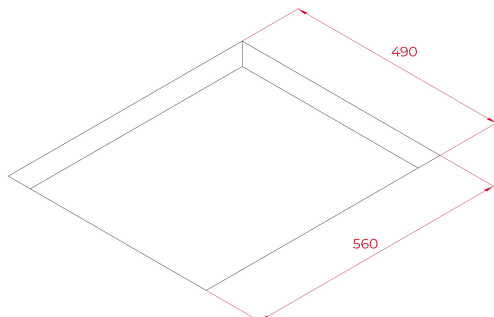

REFERENCE

REF: 112510019

EAN: 8434778011821

FEATURES

Urban Colors Edition

Flex Induction hob

Direct functions: Quick boiling, simmering, melting and keep warm

Touch Control MultiSlider

4 cooking zones

2 zones Ø 235 X 188 mm

1 zone Ø 215 mm

1 zone Ø 150 mm

Ceramic glass surface

Auto-lock safety system

Cooking timer

Power plus

Child lock

Residual heat indicator

Power management

Easy installation kit

Maximum nominal power 7200 W

Optional: Grilling plate

Optional: Teppanyaki

DIMENSIONS

Product height (mm): 53

Product width (mm): 600

Product depth (mm): 510

Product length (mm):

Net weight (Kg): 10,66

TECH SPECS

Power rate (V): 220-240

Frequency (Hz): 50/60

Maximum Nominal Power (W): -

COLOURS

112510019

Black Glass