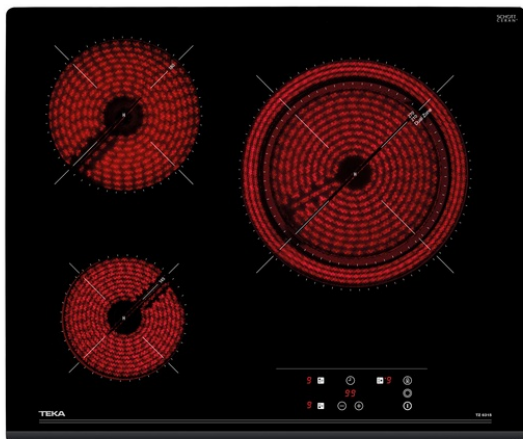

TEKA**EASY TZ 6315**

60cm Vitroceramic Hob with 3 zones and Touch Control

Autolock

Power Plus

Easy
installation

REFERENCE

REF: 40239030

EAN: 8421152148211

FEATURES

Vitroc ceramic hob
Touch Control
3 cooking zones
1 high lights Ø 210/270 mm
1 high lights Ø 180 mm
1 high lights Ø 145 mm
Ceramic glass surface
Auto-lock safety system
Residual heat indicator
Easy installation kit
Maximum nominal power 5400 W

DIMENSIONS

Product height (mm): 51**Product width (mm):** 600**Product depth (mm):** 510**Product length (mm):****Net weight (Kg):** 8,7

TECH SPECS

Power rate (V): 220-240

Frequency (Hz): 50/60

Maximum Nominal Power (W): -

COLOURS

40239030

Black Glass