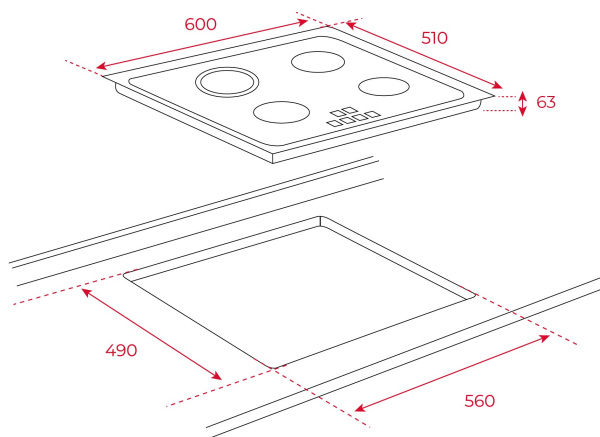

TEKA**EASY TZ 6315**

60cm Vitroceramic Hob with 3 zones and Touch Control

Autolock

Power Plus

Easy
installation

REFERENCE

REF: 40239030

EAN: 8421152148211

FEATURES

Vitroc ceramic hob
Touch Control
3 cooking zones
1 high lights Ø 210/270 mm
1 high lights Ø 180 mm
1 high lights Ø 145 mm
Ceramic glass surface
Auto-lock safety system
Residual heat indicator
Easy installation kit
Maximum nominal power 5400 W

DIMENSIONS

Product height (mm): 51**Product width (mm):** 600**Product depth (mm):** 510**Product length (mm):****Net weight (Kg):** 8,7

TECH SPECS

Power rate (V): 220-240

Frequency (Hz): 50/60

Maximum Nominal Power (W): -