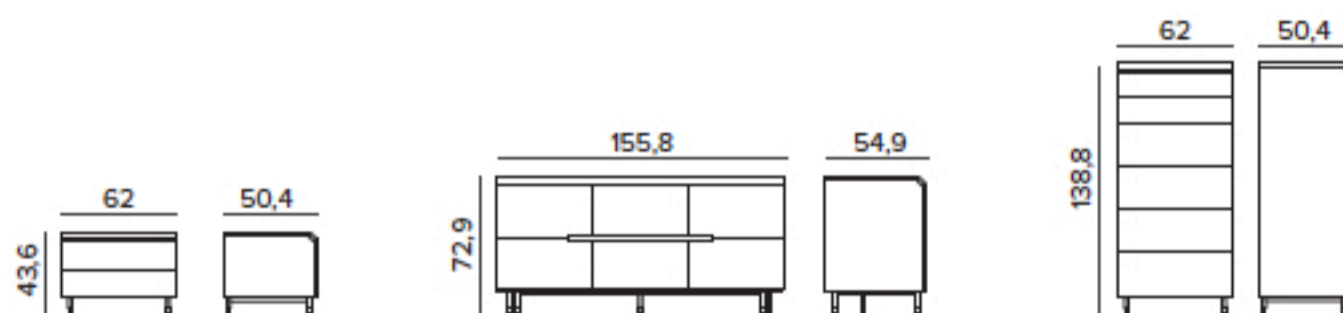

Morfeo

MORFEO ZOCCOLO A TERRA / WITH FLOOR-LEVEL PLINTH

MORFEO BASAMENTO TRACKS / TRACKS BASE

FINITURE STRUTTURA / STRUCTURE FINISHES

LEGNO - WOOD

LGN RMK
Rovere moka
Mocha oak

LGN RC
Rovere carbone
Coal oak