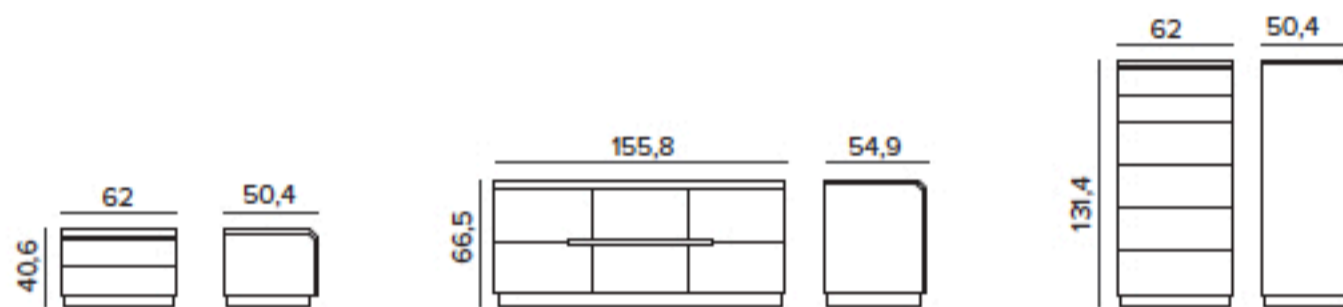

Morfeo

MORFEO ZOCCOLO A TERRA / WITH FLOOR-LEVEL PLINTH

MORFEO BASAMENTO TRACKS / TRACKS BASE

FINITURE STRUTTURA / STRUCTURE FINISHES

LEGNO - WOOD

LGN RMK
Rovere moka
Mocha oak

LGN RC
Rovere carbone
Coal oak