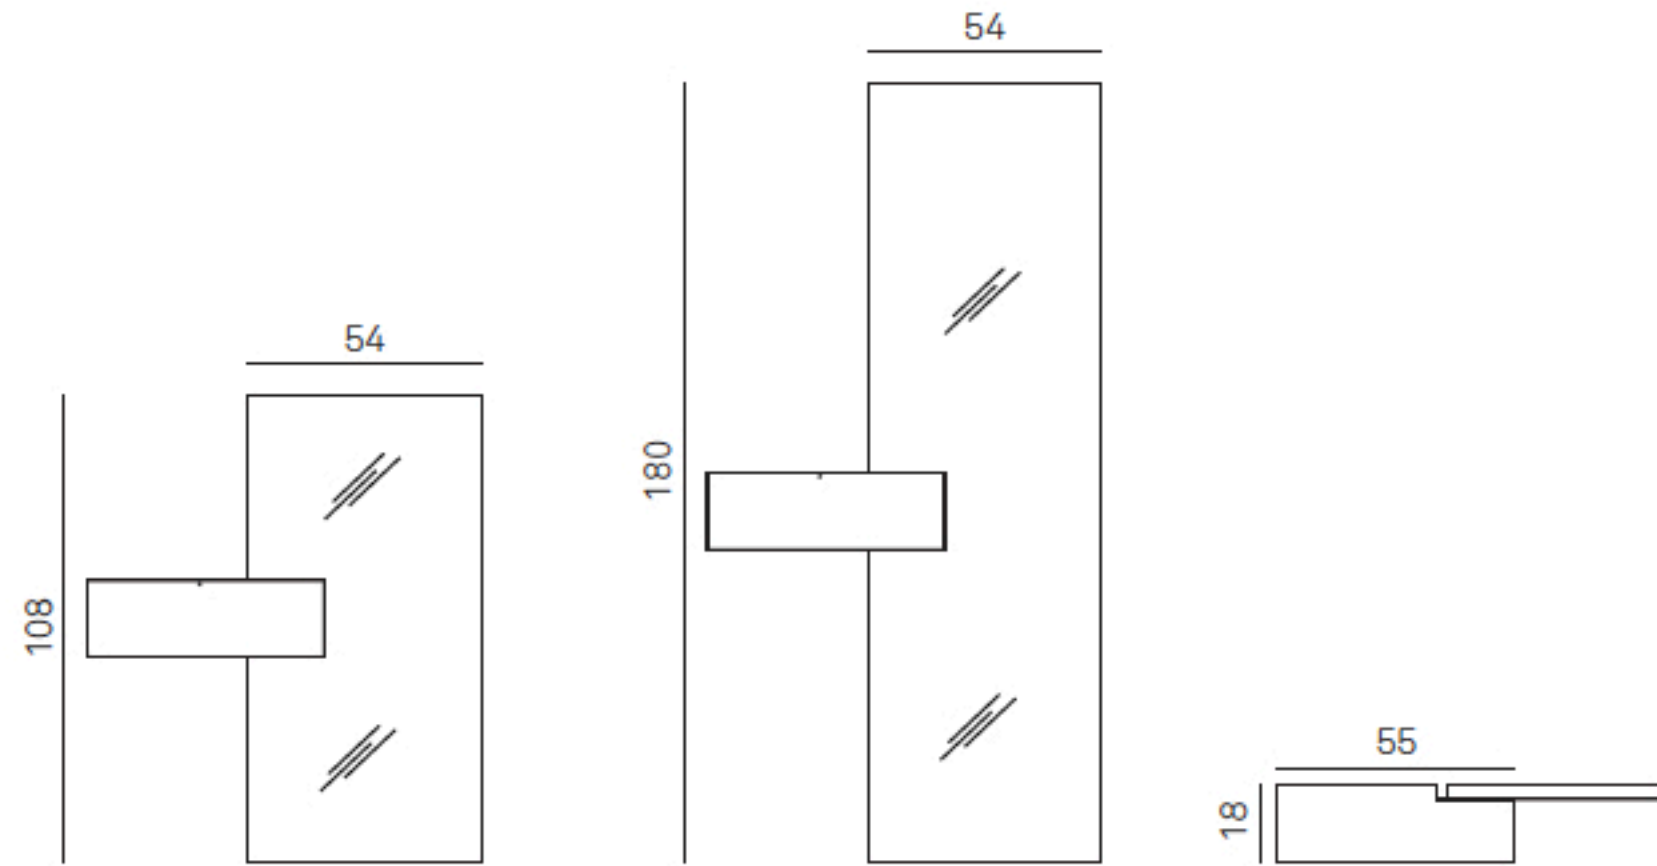

INSIDE

misure / size

L/W 54 H 108/180 (pannello Inside specchio contenitori esclusi / Inside mirrored panel not including storage units)

L/W 55 P/D 18 H 18 (elemento contenitore a giorno / open shelving unit)